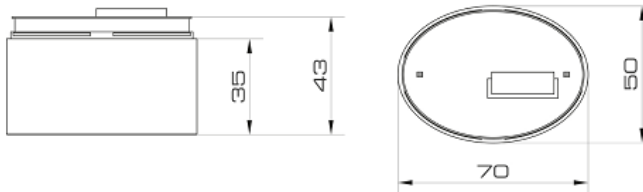

SCHEDA TECNICA

Technical data sheet
Fiche technique

29/04/19

CERTIFICAZIONI, OMOLOGAZIONI

CERTIFICATIONS, APPROVALS
CERTIFICATIONS, HOMOLOGATIONS

CE, UL

FISSAGGIO

MOUNTING
FIXATION

A incastro
Stackable
A encastrement

DISEGNO

TECHNICAL DRAWING
DESSIN

Dati diffusi a solo scopo informativo. Sirena S.p.A. puo' modificare i dati in qualsiasi momento senza preavviso.
These data are disclosed only for information purposes. Sirena S.p.A. reserves the right to modify them at any time without prior notice.
Les données ne sont divulguées qu'à titre d'information. Sirena S.p.A. se réserve la faculté de les modifier à tout moment sans préavis