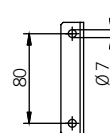

TE COMPACT 800 16Ω